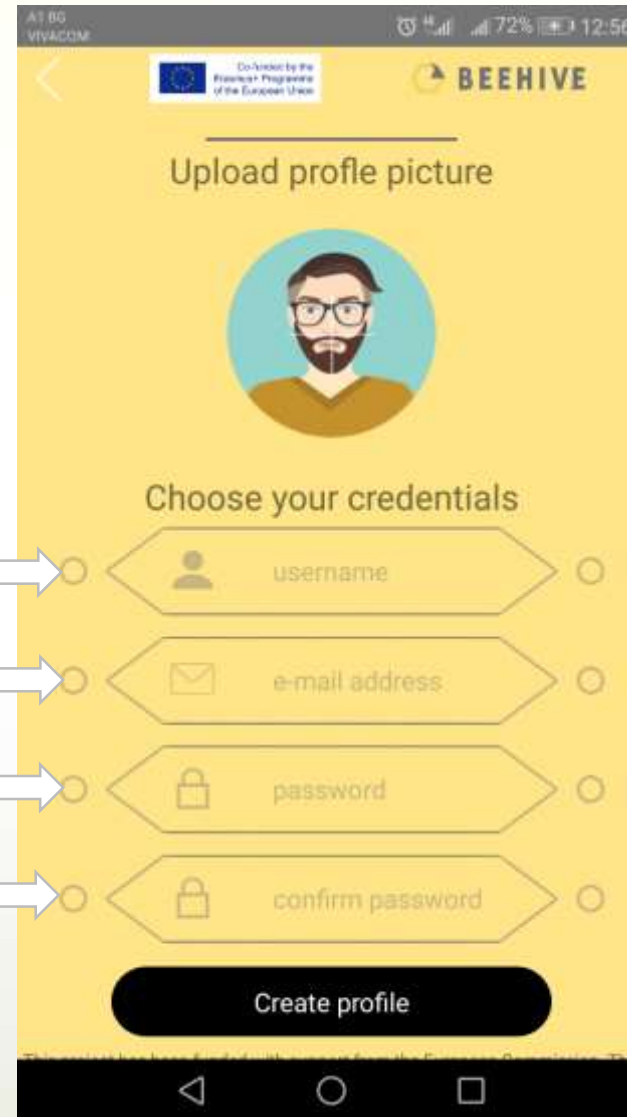

Co-funded by the Erasmus+ Programme of the European Union

BEEHIVE

Registration & Profiles

Enter Your User Name

Enter Your Email Address

Enter Your Password

Confirm Your Password