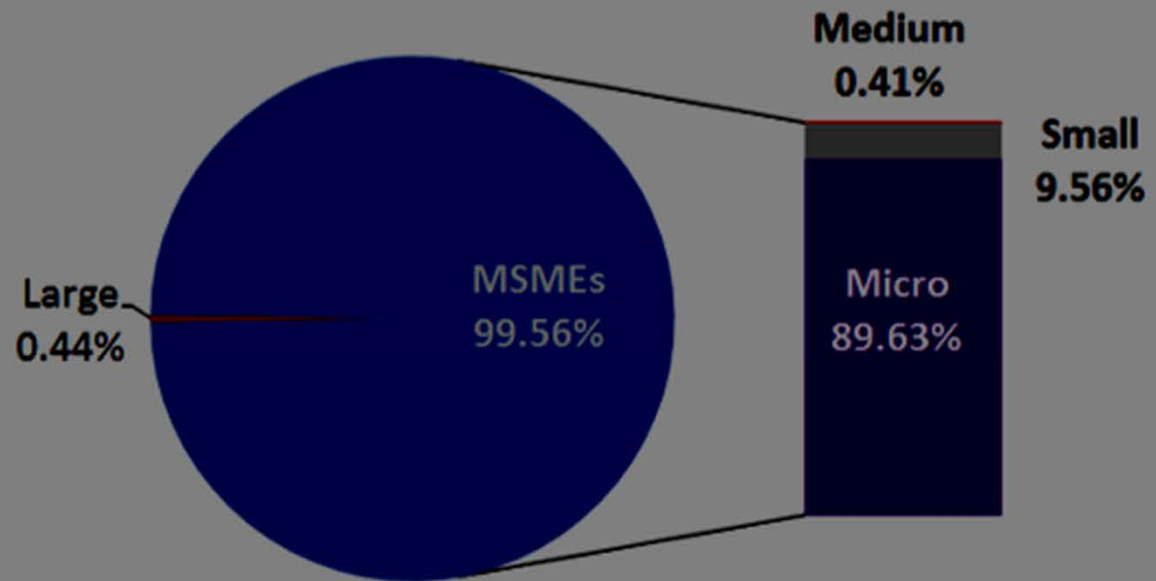

Jane

Concept Store

Jane

Infrastructure

Services

Resources

Distribution of establishments by enterprise size

99.56% of all businesses are MSMEs

Micro	828,436
Small	88,412
Medium	3,829
Large	4,044
Total	924,721

Source: 2017 PSA Annual List of Establishments

Jane

Send Production Reports

Local Tailor Shop

Send Designs

Send Sales Reports

Sale Agreements