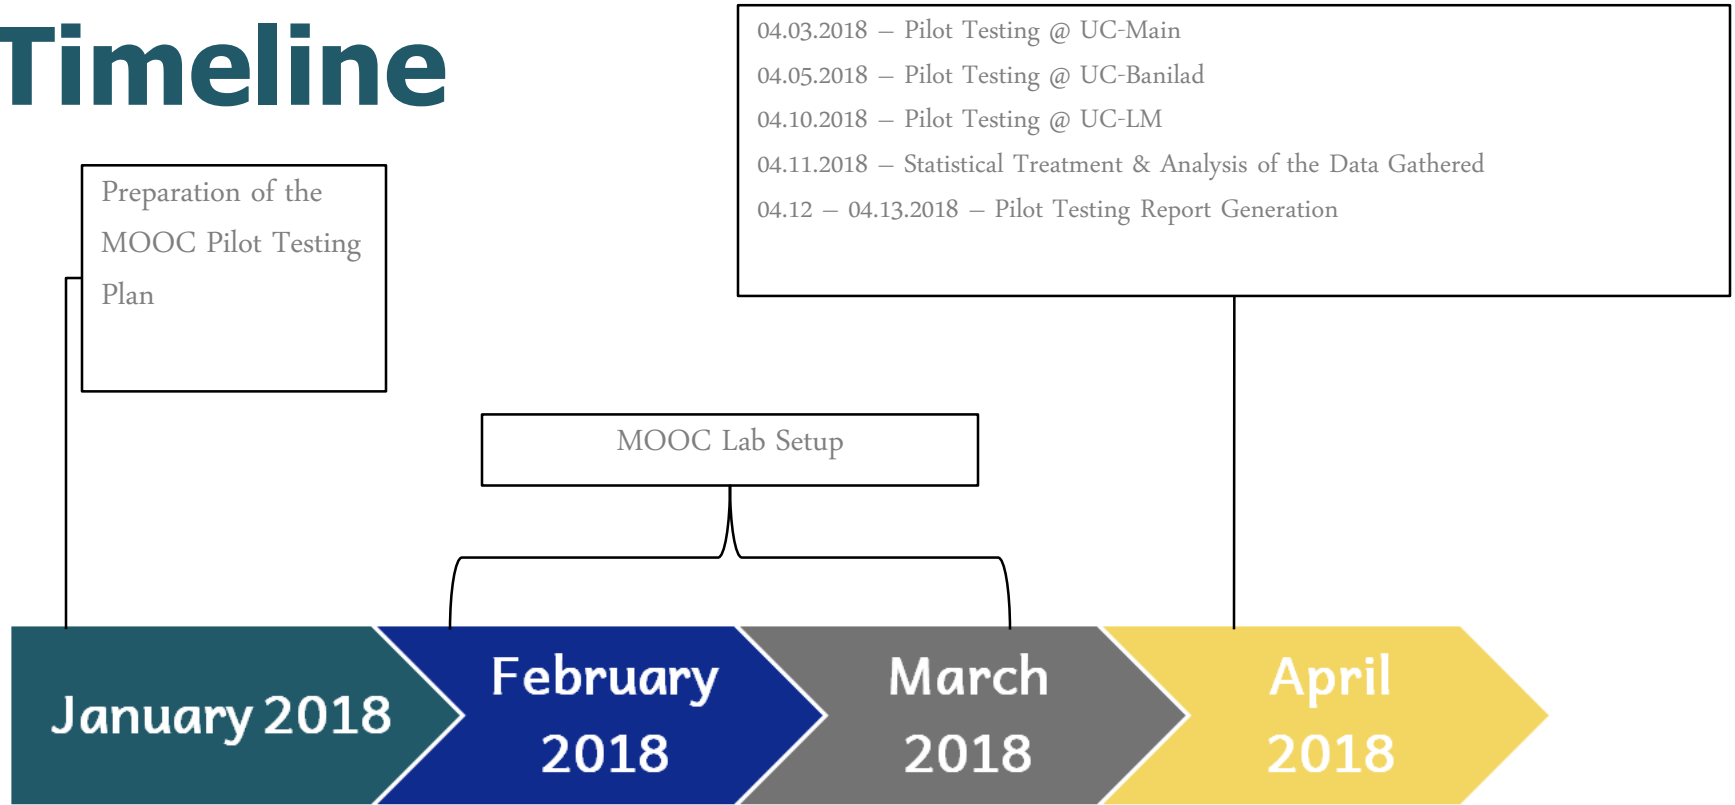

Test Objectives

- to confirm that the MOOC meets the agreed-upon criteria
- to identify and resolve discrepancies, if there are any
- to determine the readiness of the MOOC for live operations

Methodology

- Software Testing: User Acceptance Testing
- Instrument: Test Questionnaire adopted from 'Criteria for Evaluating the Quality of Online Courses' by Clayton R. Wright, Grant McEwan College, Alberta CA
- Target Testers: 173 total MOOC testers
 - » 115 students
 - » 40 alumni
 - » 18 teachers

Timeline

MOOC PILOT TESTING SESSIONS

SCHEDULE

	DATE	TIME	CAMPUS	VENUE
1	April 3, 2018	8:00 - 12:00 NN	UC Main	Lab 530
2	April 3, 2018	1:00 - 5:00 PM	UC Main	Lab 530
3	April 5, 2018	8:00 - 12:00 NN	UC Banilad	Room 802
4	April 5, 2018	1:00 - 5:00 PM	UC Banilad	Room 802
5	April 10, 2018	1:00 - 5:00 PM	UC LM	CompLab C4